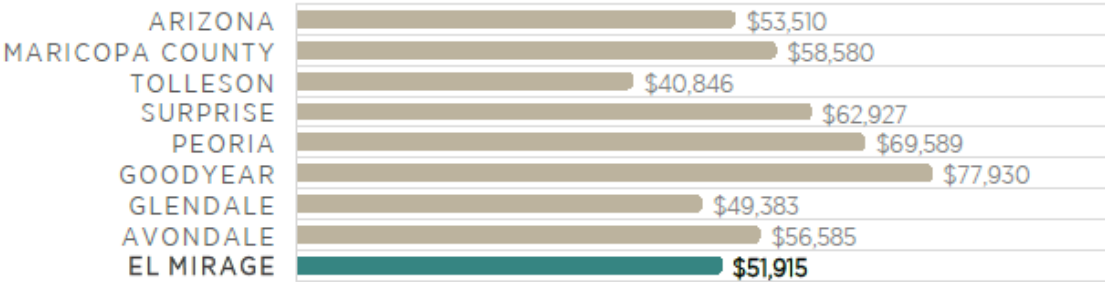

Household Income

Source: U.S. Census Bureau, 2017 ACS 5-Year Estimate

El Mirage Labor Force (2000, 2010, 2017)